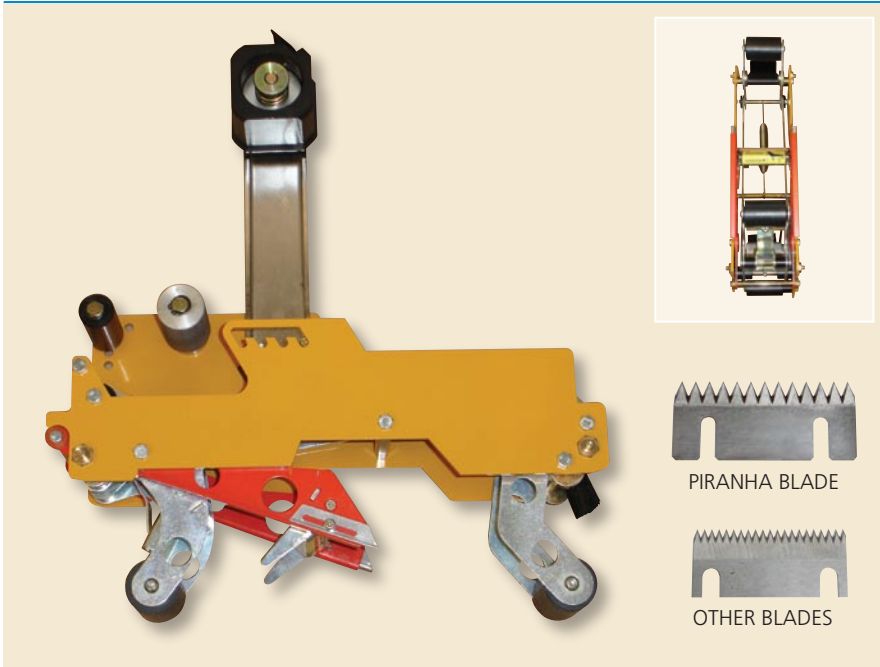

PIRANHA AND BARRACUDA TAPE HEADS

Competitive Pricing Without Sacrificing Quality

PIRANHA TAPE HEAD

The Piranha Tape Head is the best Tape Head on the market with its simplicity, durability and affordability.

- Drop in Design
- Robust and Simplistic Design
- Exact and Precise Sealing
- Two easy adjustments for increasing or decreasing the tape
- Thicker Blade with deep sharp points which will cut consistently
- Positive Tape Support for consistent sealing
- Tape drum with spring steel insert holds tape roll precisely
- Brush swipes tape for consistent rear seal
- Also available in 3" or Stainless Steel

BARRACUDA TAPE HEAD

The Barracuda Tape Head is the best Tape Head on the market with its narrow design.

- Drop in Design
- Robust and Simplistic Design
- Exact and Precise Sealing
- Open Design for Easy Threading of the Tape
- Thicker Blade with deep sharp points which will cut consistently
- Positive Tape Support for consistent sealing
- Tape drum with spring steel insert holds tape roll precisely
- Narrow design will replace any existing tape head
- Also available in Stainless Steel