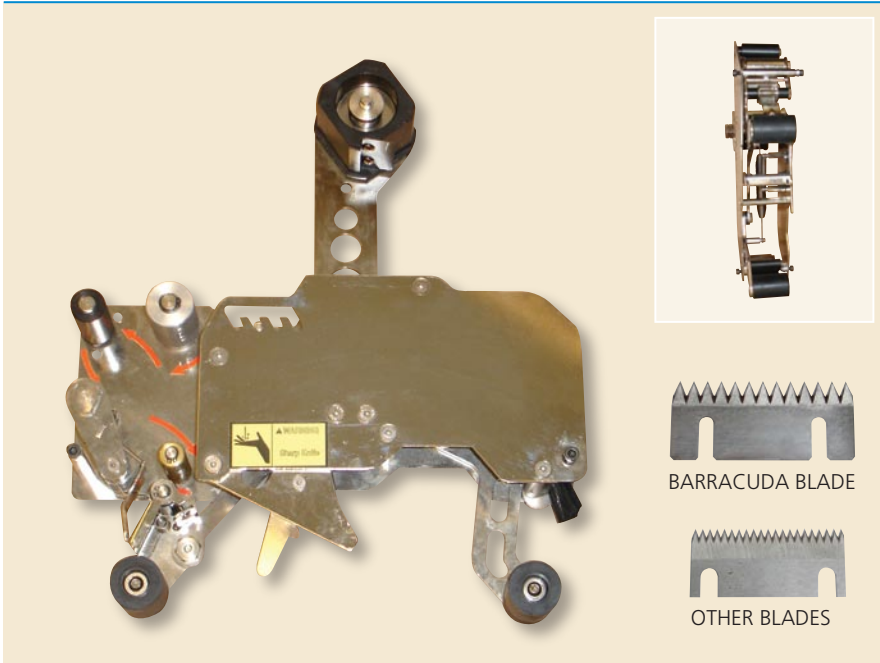

PIRANHA AND BARRACUDA TAPE HEADS

Competitive Pricing Without Sacrificing Quality

PIRANHA TAPE HEAD

The Piranha Tape Head is the best Tape Head on the market with its simplicity, durability and affordability.

- Drop in Design
- Robust and Simplistic Design
- Exact and Precise Sealing
- Two easy adjustments for increasing or decreasing the tape
- Thicker Blade with deep sharp points which will cut consistently
- Positive Tape Support for consistent sealing
- Tape drum with spring steel insert holds tape roll precisely
- Brush swipes tape for consistent rear seal
- Also available in 3" or Stainless Steel

BARRACUDA TAPE HEAD

The Barracuda Tape Head is the best Tape Head on the market with its narrow design.

- Drop in Design
- Robust and Simplistic Design
- Exact and Precise Sealing
- Open Design for Easy Threading of the Tape
- Thicker Blade with deep sharp points which will cut consistently
- Positive Tape Support for consistent sealing
- Tape drum with spring steel insert holds tape roll precisely
- Narrow design will replace any existing tape head
- Also available in Stainless Steel