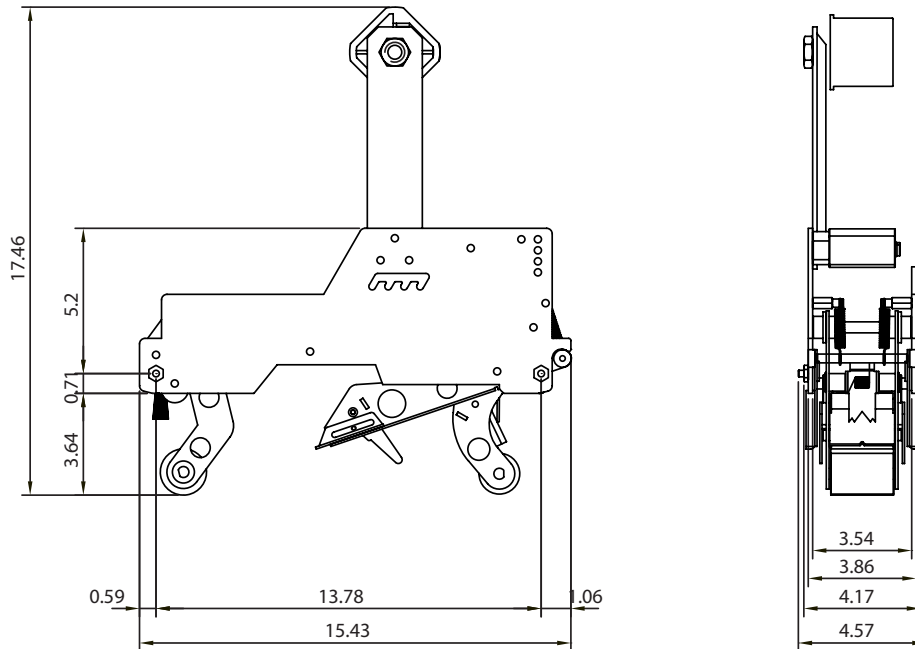

- Drop in Design
- Robust and Simplistic Design
- Exact and Precise Sealing
- Two easy adjustments for increasing or decreasing the tape
- Thicker Blade with deep sharp points which will cut consistently
- Positive Tape Support for consistent sealing
- Tape drum with spring steel insert holds tape roll precisely
- Brush swipes tape for consistent rear seal
- Also available in 3" or Stainless Steel

BARRACUDA TAPE HEAD

The Barracuda Tape Head is the best Tape Head on the market with its narrow design.

- Drop in Design
- Robust and Simplistic Design
- Exact and Precise Sealing
- Open Design for Easy Threading of the Tape
- Thicker Blade with deep sharp points which will cut consistently
- Positive Tape Support for consistent sealing
- Tape drum with spring steel insert holds tape roll precisely
- Narrow design will replace any existing tape head
- Also available in Stainless Steel

PIRANHA AND BARRACUDA TAPE HEADS

PIRANHA TAPE HEAD

BARRACUDA TAPE HEAD

P.O. Box 635 • N7212 FARWELL ROAD • BEAVER DAM, WI 53916
PHONE: 920.885.9299 • TOLL FREE: 877.885.9299 • FAX: 920.885.0288
SALES@ABSEALER.COM • WWW.ABSEALER.COM