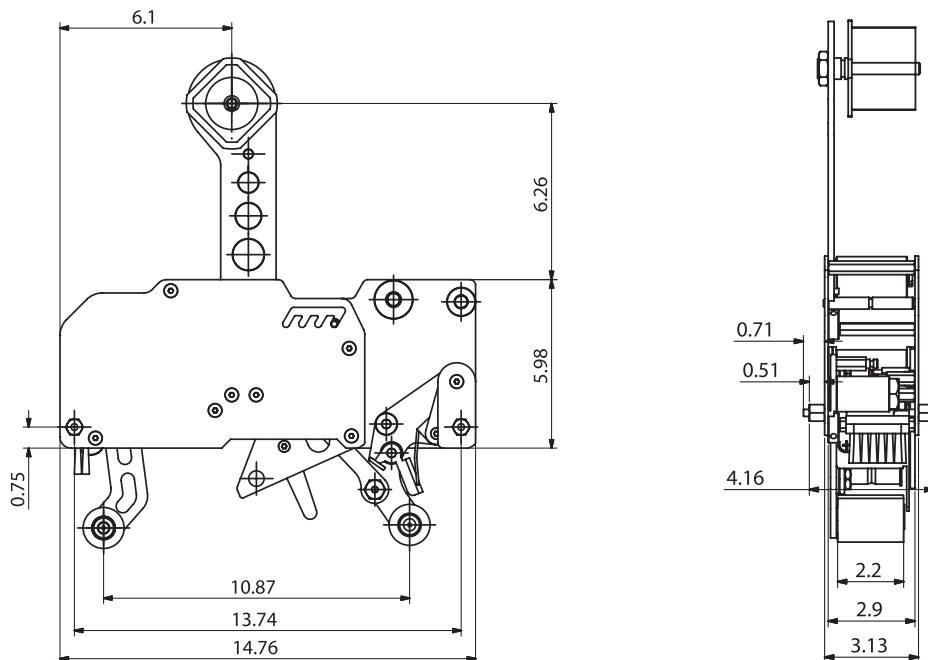

- Drop in Design
- Robust and Simplistic Design
- Exact and Precise Sealing
- Two easy adjustments for increasing or decreasing the tape
- Thicker Blade with deep sharp points which will cut consistently
- Positive Tape Support for consistent sealing
- Tape drum with spring steel insert holds tape roll precisely
- Brush swipes tape for consistent rear seal
- Also available in 3" or Stainless Steel

BARRACUDA TAPE HEAD

The Barracuda Tape Head is the best Tape Head on the market with its narrow design.

- Drop in Design
- Robust and Simplistic Design
- Exact and Precise Sealing
- Open Design for Easy Threading of the Tape
- Thicker Blade with deep sharp points which will cut consistently
- Positive Tape Support for consistent sealing
- Tape drum with spring steel insert holds tape roll precisely
- Narrow design will replace any existing tape head
- Also available in Stainless Steel

PIRANHA AND BARRACUDA TAPE HEADS

PIRANHA TAPE HEAD

BARRACUDA TAPE HEAD

P.O. Box 635 • N7212 FARWELL ROAD • BEAVER DAM, WI 53916
PHONE: 920.885.9299 • TOLL FREE: 877.885.9299 • FAX: 920.885.0288
SALES@ABSEALER.COM • WWW.ABSEALER.COM